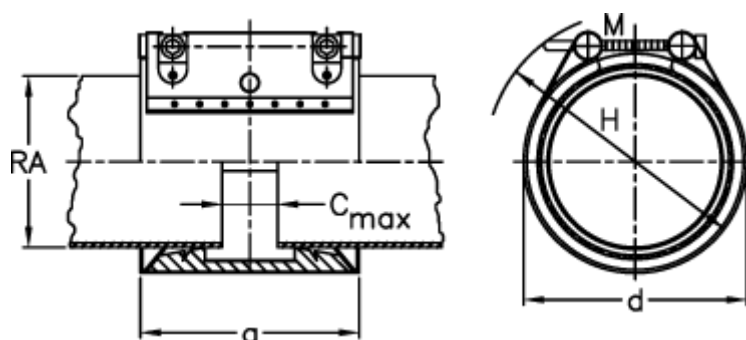

Data Sheet

Article number: 025798600139

Description: Norma Connect pipe coupling
GRIP E W5 Ø=139,7 NBR, 16 bar

Measures

a	= 115
C max with insertion band	= 35
d	= 165
H	= 195
M (screw)	= M12
Nominal pressure (bar)	= 16
RA	= 139.69999999999999
RA min-RA max	= 138,3-141,1

Weight a piece = 2.5